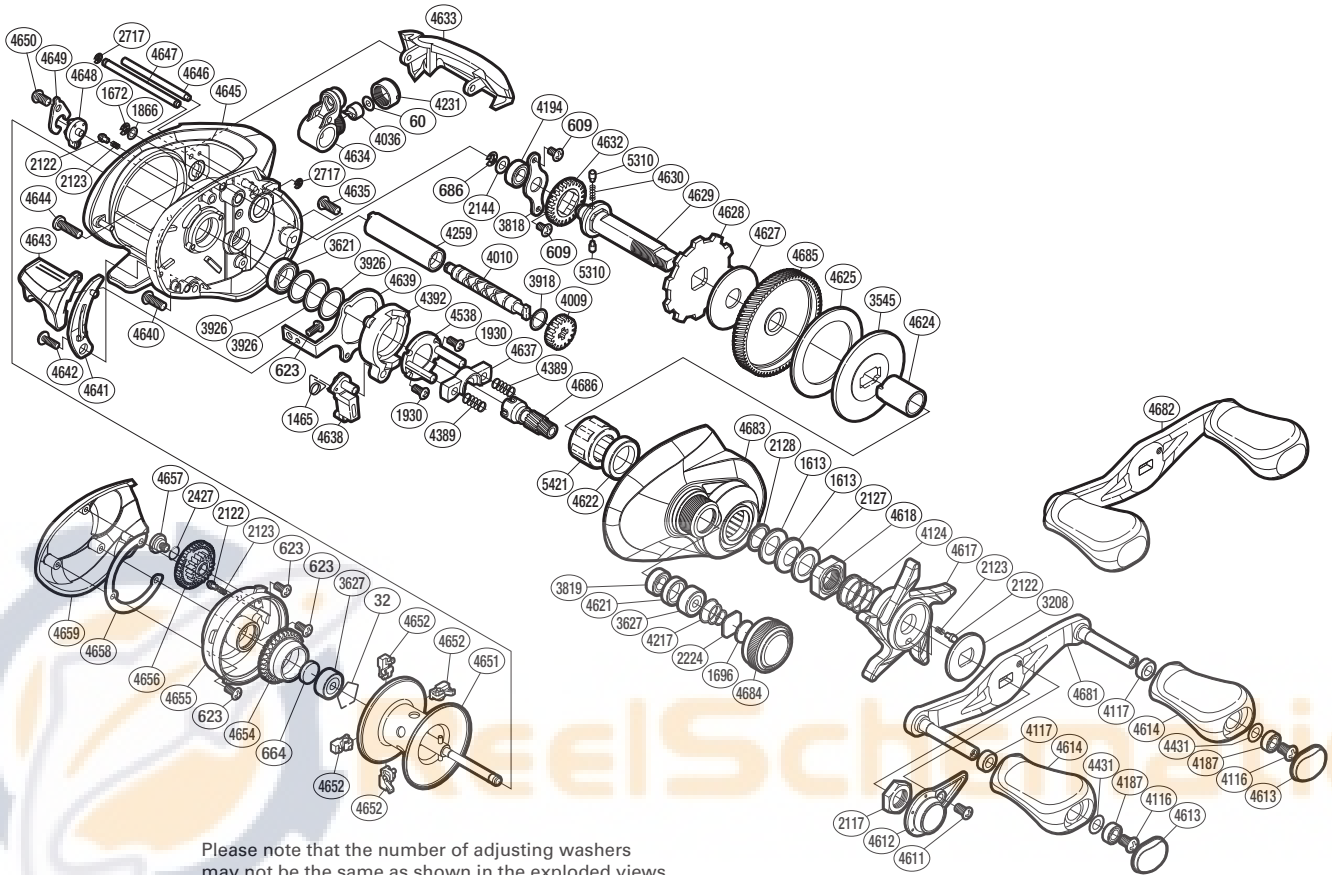

SHIMANO

CHRONARCH C14+ S A-RB

CH-CI4+150HG

Please note that the number of adjusting washers may not be the same as shown in the exploded views. (Adjustment will vary with each individual product.)

(51RH29A150U)